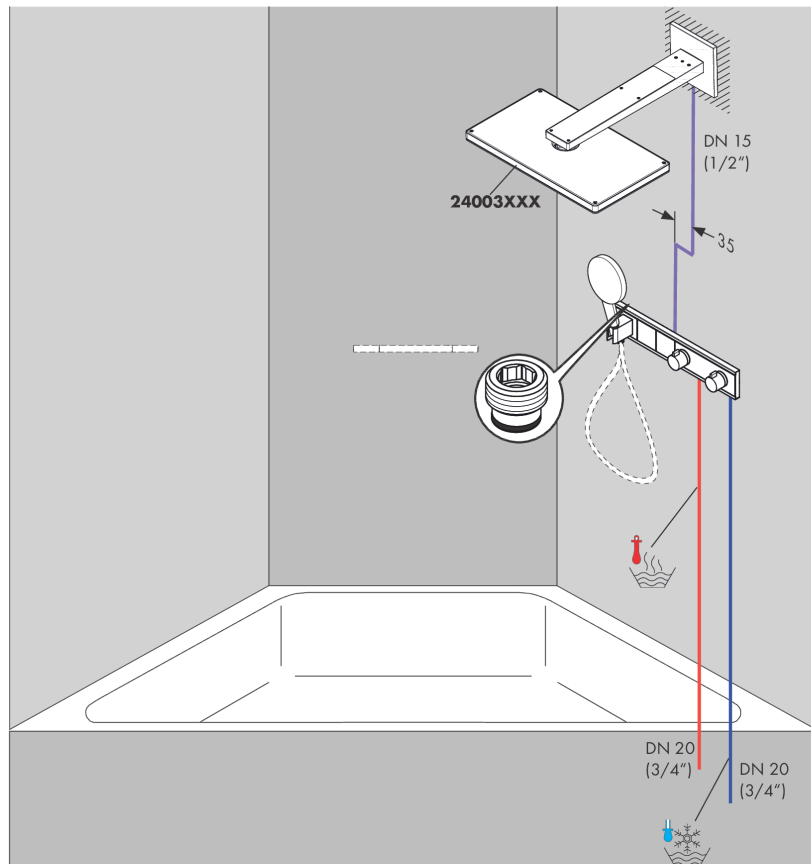

RainSelect

Thermostat for concealed installation for 2 functions with integrated shower holder

Finish: **Chrome** Article Number: **15355000**

Description

product features

- consists of: thermostat, shower holder
- 2 functions
- simultaneous use of several outlets
- Select push-button on/off control for 2 outlets
- depending on volume flow and installation situation approx. 50% flow rate reduction and integrated shut off function
- thermostat cartridge, Start/stop valve to operate the functions
- flow rate per outlet: 26 l/min
- flow rate by simultaneous use of all outlets: 38 l/min
- maximum flow rate at 3 bar: 38 l/min
- min. operating pressure: 1 bar
- max. operating pressure: 10 bar
- Safety stop at 40 °C
- temperature limitation adjustable
- non-return valve
- for shower hoses with a conical nut
- connection type: basic set
- thermostat is delivered with buttons Rain large and hand shower

Technology

Design awards

Certificates / Sustainability

Product image

Scale drawing

RainSelect

Thermostat for concealed installation for 2 functions with integrated shower holder

Finish: **Chrome** Article Number: **15355000**

Installation examples

RainSelect
1531018X / 15355XXX

RainSelect

Thermostat for concealed installation for 2 functions with integrated shower holder

Finish: **Chrome** Article Number: **15355000**

Exploded Drawing