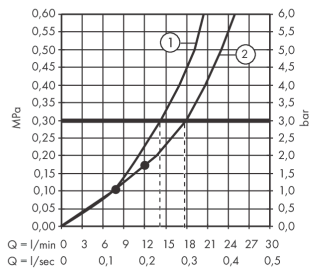

RainSelect

Thermostat for concealed installation for 2 functions with integrated shower holder

Finish: **Chrome** Article Number: **15355000**

Installation examples

RainSelect
1531018X / 15355XXX