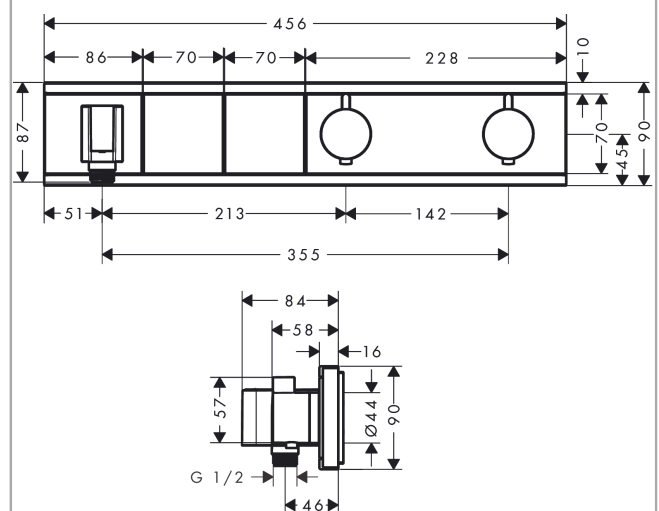

RainSelect

Thermostat for concealed installation for 2 functions with integrated shower holder

Finish: **Chrome** Article Number: **15355000**

Description

product features

- consists of: thermostat, shower holder
- 2 functions
- simultaneous use of several outlets
- Select push-button on/off control for 2 outlets
- depending on volume flow and installation situation approx. 50% flow rate reduction and integrated shut off function
- thermostat cartridge, Start/stop valve to operate the functions
- flow rate per outlet: 26 l/min
- flow rate by simultaneous use of all outlets: 38 l/min
- maximum flow rate at 3 bar: 38 l/min
- min. operating pressure: 1 bar
- max. operating pressure: 10 bar
- Safety stop at 40 °C
- temperature limitation adjustable
- non-return valve
- for shower hoses with a conical nut
- connection type: basic set
- thermostat is delivered with buttons Rain large and hand shower

Technology

Design awards

Certificates / Sustainability

Product image

Scale drawing

RainSelect

Thermostat for concealed installation for 2 functions with integrated shower holder

Finish: **Chrome** Article Number: **15355000**