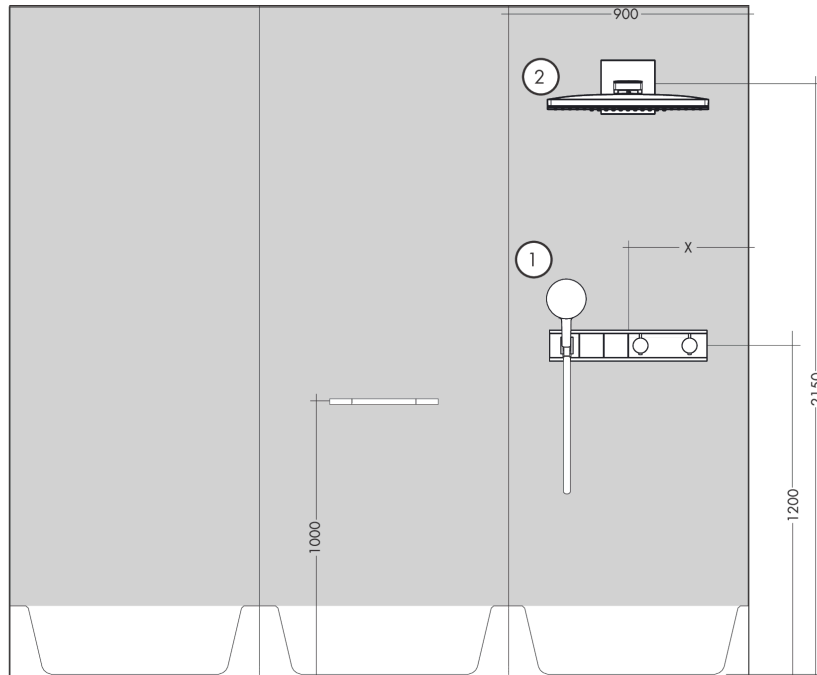

RainSelect

Thermostat for concealed installation for 2 functions with integrated shower holder

Finish: **Chrome** Article Number: **15355000**

Description

product features

- consists of: thermostat, shower holder
- 2 functions
- simultaneous use of several outlets
- Select push-button on/off control for 2 outlets
- depending on volume flow and installation situation approx. 50% flow rate reduction and integrated shut off function
- thermostat cartridge, Start/stop valve to operate the functions
- flow rate per outlet: 26 l/min
- flow rate by simultaneous use of all outlets: 38 l/min
- maximum flow rate at 3 bar: 38 l/min
- min. operating pressure: 1 bar
- max. operating pressure: 10 bar
- Safety stop at 40 °C
- temperature limitation adjustable
- non-return valve
- for shower hoses with a conical nut
- connection type: basic set
- thermostat is delivered with buttons Rain large and hand shower

Technology

Design awards

Certificates / Sustainability

Product image

Scale drawing

RainSelect

Thermostat for concealed installation for 2 functions with integrated shower holder

Finish: **Chrome** Article Number: **15355000**

Installation examples

RainSelect
1531018X / 15355XXX

RainSelect

Thermostat for concealed installation for 2 functions with integrated shower holder

Finish: **Chrome** Article Number: **15355000**

Exploded Drawing