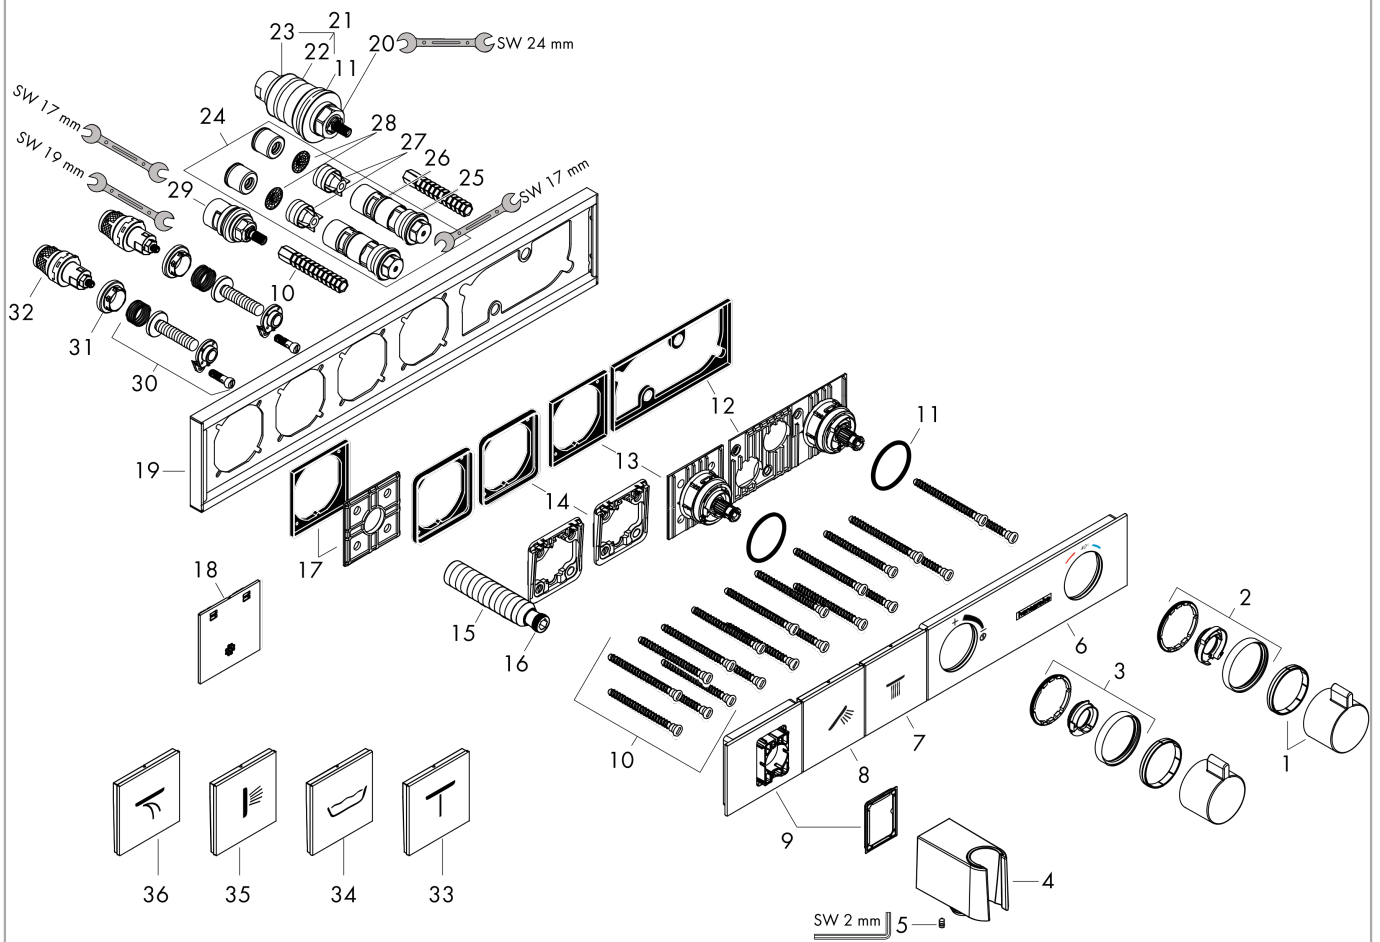

RainSelect

Thermostat for concealed installation for 2 functions with integrated shower holder

Finish: **Chrome** Article Number: **15355000**

Exploded Drawing

Year of production: >11/22

RainSelect

Thermostat for concealed installation for 2 functions with integrated shower holder

Finish: **Chrome** Article Number: **15355000**

Spare part list

Year of production: >11/22

Pos.	Description	Article Number	PC	PU
1	handle for thermostat	92215000	11	1
2	safety set	93112000	8	1
3	safety set	93113000	8	1
4	shower holder, assy	94695000	12	1
5	hollow set screw M4x8	97669000	1	1
6	cover	93105000	16	1
7	symbol head shower Rain large	93107000	12	1
8	symbol handshower	93106000	12	1
9	cover	93108000	14	1
10	mounting kit	93102000	7	1
11	O-ring 38x2,5	98198000	2	1
12	adapter for handle	93109000	7	1
13	adapter for handle	93315000	10	1
14	support element	93111000	4	1
15	connecting thread G½	98933000	11	1
16	O-ring 11x2	98127000	1	1
17	support element	93314000	7	1
18	fit-up aid	93417000	2	1
19	escutcheon	93104000	19	1
20	thermostat cartridge	96633000	15	1
21	sealing set	96636000	10	1
22	O-ring 34x2	98383000	2	1
23	O-ring 26x2	98147000	1	1
24	service unit	93406000	13	1
25	O-ring 20x2	98165000	1	1
26	O-ring 20x1,5	98197000	1	1
27	non return valve	96655000	4	1
28	filter	97367000	3	1
29	shut off unit	98536000	12	1
30	Select-adapter	93103000	7	1
31	nut	98368000	4	1
32	shut off unit	95758000	14	1
33	symbol tub	93303000	12	1
34	symbol Mono	93306000	12	1
35	symbol body shower	93304000	12	1
36	symbol Flood jet	93305000	12	1
a	concealed item	15310180	98	1
b	fit-up aid	92540000	98	1
c	extension 25 mm	93432000	19	1
d	extension 16 mm	93437000	24	1