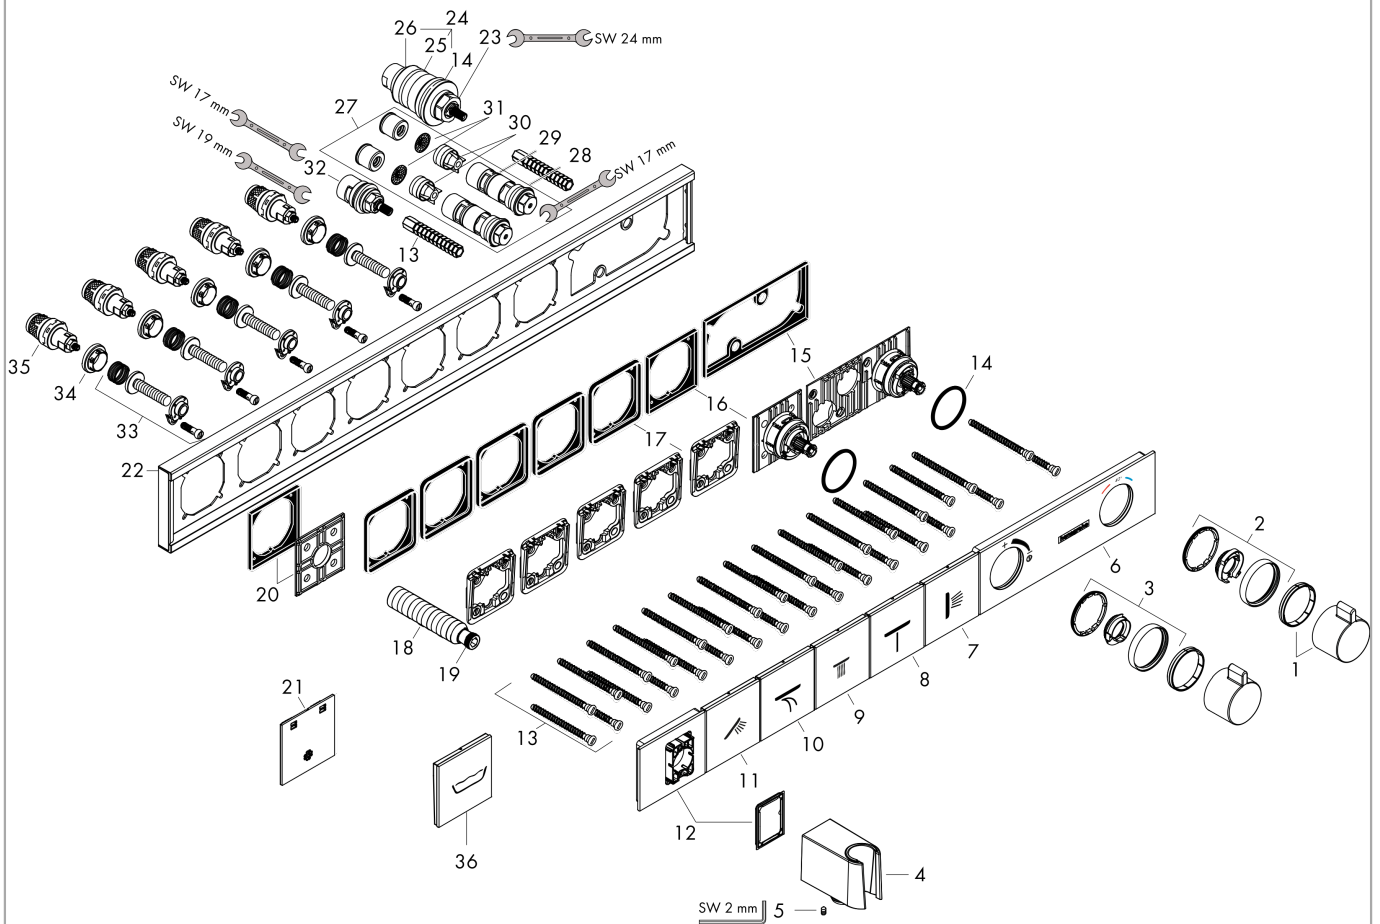

RainSelect

Thermostat for concealed installation for 5 functions with integrated shower holder

Finish: **Chrome** Article Number: **15358000**

Exploded Drawing

Year of production: >11/22

RainSelect

Thermostat for concealed installation for 5 functions with integrated shower holder

Finish: **Chrome** Article Number: **15358000**

Spare part list

Year of production: >11/22

Pos.	Description	Article Number	PC	PU
1	handle for thermostat	92215000	11	1
2	safety set	93112000	8	1
3	safety set	93113000	8	1
4	shower holder, assy	94695000	12	1
5	hollow set screw M4x8	97669000	1	1
6	cover	93105000	16	1
7	symbol body shower	93304000	12	1
8	symbol Mono	93306000	12	1
9	symbol head shower Rain large	93107000	12	1
10	symbol Flood jet	93305000	12	1
11	symbol handshower	93106000	12	1
12	cover	93108000	14	1
13	mounting kit	93102000	7	1
14	O-ring 38x2,5	98198000	2	1
15	adapter for handle	93109000	7	1
16	adapter for handle	93315000	10	1
17	support element	93111000	4	1
18	connecting thread G½	93830000	10	1
19	O-ring 11x2	98127000	1	1
20	support element	93314000	7	1
21	fit-up aid	93417000	2	1
22	escutcheon	93318000	20	1
23	thermostat cartridge	96633000	15	1
24	sealing set	96636000	10	1
25	O-ring 34x2	98383000	2	1
26	O-ring 26x2	98147000	1	1
27	service unit	93406000	13	1
28	O-ring 20x2	98165000	1	1
29	O-ring 20x1,5	98197000	1	1
30	non return valve	96655000	4	1
31	filter	97367000	3	1
32	shut off unit	98536000	12	1
33	Select-adapter	93103000	7	1
34	nut	98368000	4	1
35	shut off unit	95758000	14	1
36	symbol tub	93303000	12	1
a	concealed item	15313180	98	1
b	fit-up aid	92540000	98	1
c	extension 25 mm	93435000	20	1
d	extension 16 mm	93440000	24	1