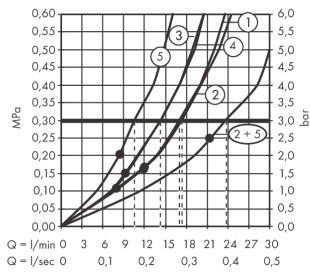

### Scale drawing

**RainSelect**

Thermostat for concealed installation for 5 functions with integrated shower holder

Finish: **Chrome** Article Number: **15358000**

Installation examples

**RainSelect**  
1531318X / 15358XXX