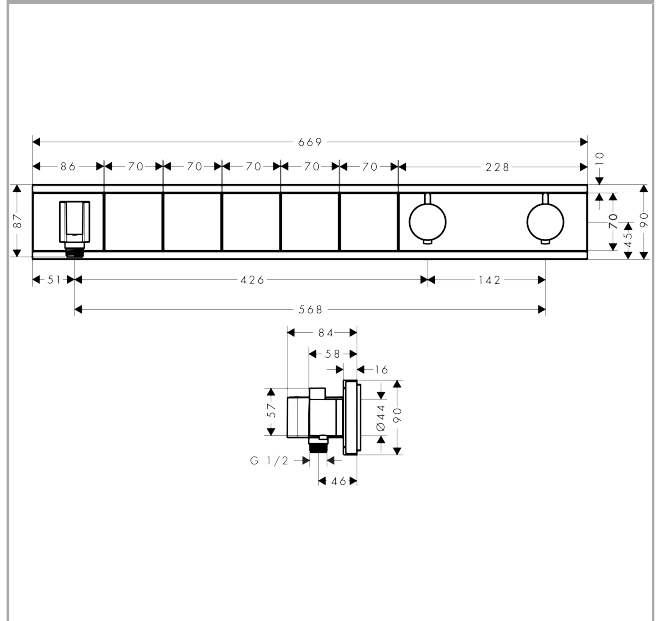

Scale drawing