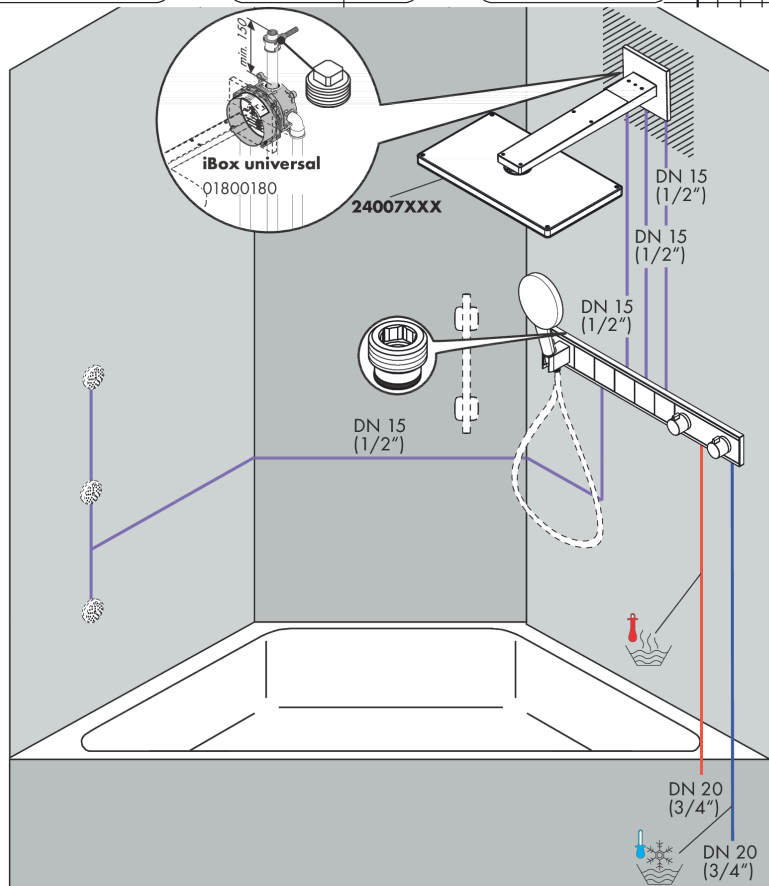

#### product features

- consists of: thermostat, shower holder
- 5 functions
- simultaneous use of several outlets
- Select push-button on/off control for 5 functions
- depending on volume flow and installation situation approx. 50% flow rate reduction and integrated shut off function
- thermostat cartridge, Start/stop valve to operate the functions
- flow rate per outlet: 26 l/min
- flow rate by simultaneous use of all outlets: 38 l/min
- maximum flow rate at 3 bar: 38 l/min
- min. operating pressure: 1 bar
- max. operating pressure: 10 bar
- Safety stop at 40 °C
- temperature limitation adjustable
- non-return valve
- for shower hoses with a conical nut
- connection type: basic set
- thermostat is delivered with buttons hand shower, Waterfall, Rain large, MonoRain, body shower

### Product image

### Scale drawing

**RainSelect**

Thermostat for concealed installation for 5 functions with integrated shower holder

Finish: **Chrome** Article Number: **15358000**

Installation examples

**RainSelect**  
1531318X / 15358XXX

**RainSelect**

**Thermostat for concealed installation for 5 functions with integrated shower holder**

Finish: **Chrome** Article Number: **15358000**

**Exploded Drawing**

Year of production: >11/22