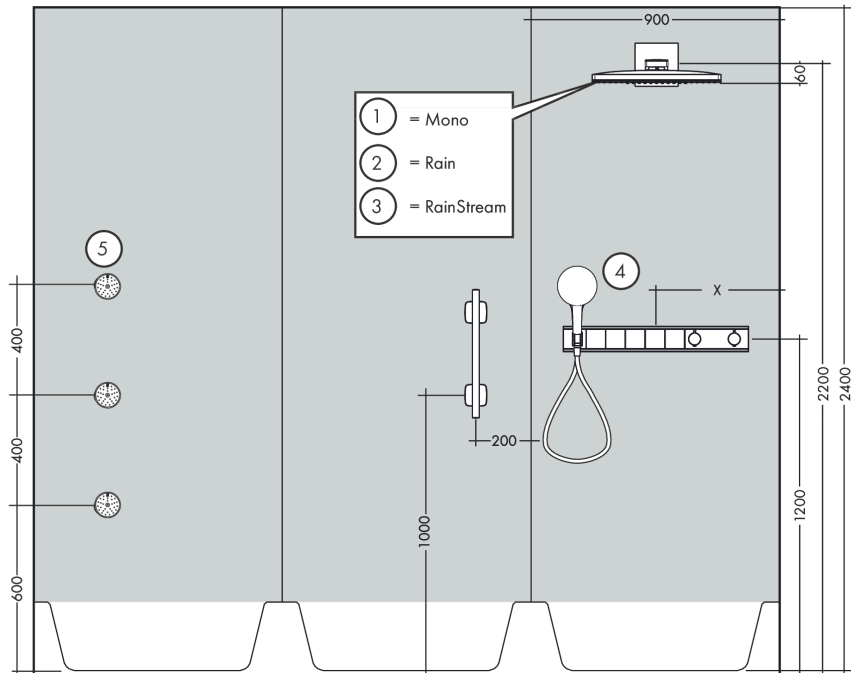

### Scale drawing

**RainSelect**

Thermostat for concealed installation for 5 functions with integrated shower holder

Finish: **Chrome** Article Number: **15358000**

Installation examples

**RainSelect**  
1531318X / 15358XXX