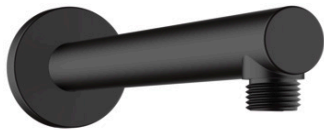

**Vernis Blend
Shower arm 24 cm**

Finish: **Matt Black** Article Number: **27809670**

Description

product features

- length: 240 mm
- shaft diameter: 26 mm
- installation type: exposed installation
- material: brass
- connection type: G 1/2
- version: 90° angle

Product image

Scale drawing