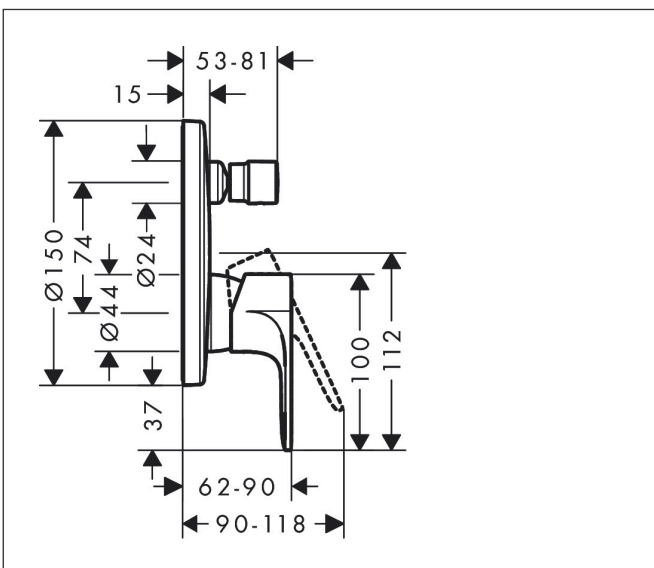

Brand hansgrohe
 Art. Name **Rebris E** Single lever bath mixer for concealed installation for Box universal
 Art. Nr. 72468000
 Surface Chrome

Product picture

Features

- 2 functions
- flow rate upper outlet: 21 l/min
- flow rate lower outlet: 29 l/min
- maximum flow rate at 3 bar: 27,6 l/min
- flow rate for bath spout at 3 bar: 27,6 l/min
- flow rate of hand shower at 3 bar: 21,2 l/min
- ceramic cartridge
- temperature limitation adjustable
- diverter with automatic resetting
- non-return valve
- connection type: basic set
- wall-mounted
- min. operating pressure: 1 bar
- max. operating pressure: 10 bar
- no additional maintenance opening required

Drawing

Certificates

Brand hansgrohe
 Art. Name **Rebris E** Single lever bath mixer for concealed installation for iBox universal
 Art. Nr. 72468000
 Surface Chrome

Flow chart