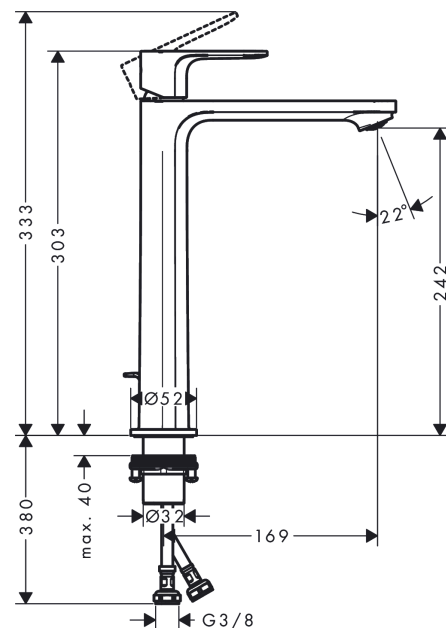

#### product features

- consists of: single lever basin mixer, waste set
- ComfortZone: 240
- projection: 169 mm
- spout height: 242 mm
- handle variant: lever handle
- spray type: normal spray
- maximum flow rate at 3 bar: 5 l/min
- ceramic cartridge
- temperature limitation adjustable
- suitable for continuous flow water heaters
- pop-up waste set G 1¼
- material waste set: synthetic
- connection type: G ¾ hose connections
- connection dimension: DN15
- cold water in basic handle position
- additional long lever arm 340 mm included
- aerator can be easily removed with the help of a coin and without tools
- EU taxonomy: max. 6 l/min - Substantial Contribution (SC) possible

### Scale drawing

**Rebris S**

**Single lever basin mixer 240 CoolStart for wash bowls with pop-up waste set**

Finish: **Chrome** Article Number: **72580000**

**Flowchart**

**Rebris S**

**Single lever basin mixer 240 CoolStart for wash bowls with pop-up waste set**

Finish: **Chrome** Article Number: **72580000**

**Exploded Drawing**

Year of production: >06/22

### Spare part list

Year of production: >06/22

Pos.	Description	Article Number	PC	PU
1	handle	94644000	10	1
2	screw cover	95704000	1	1
3	hollow set screw M6x10 DIN 916	96029000	1	1
4	flange	98863000	10	1
5	nut	98864000	9	1
6	O-ring 24x2	98388000	1	1
7	O-ring 27x1,5	92527000	3	1
8	O-ring 25x1,5	98146000	2	1
9	cartridge, assy	95973001	12	1
10	seal	98865000	8	1
11	adapter for cartridge	95975000	3	1
12	O-ring 23x2	98398000	1	1
13	aerator M24x1 (5 l/min)	94364000	3	1
14	fixing set (Ø 32)	13961000	7	1
15	lever collar	97548000	1	1
16	connection hose 600 mm M8x0,75 G3/8	96556000	7	1
17	O-ring 6,6x1,6	93019000	1	1
18	pull rod	96657000	4	1
a	pop up waste	92168000	9	1
b	fixation extension 35 mm	13898000	12	1
c	lever arm 340mm (ball-Ø12mm)	96324000	7	1