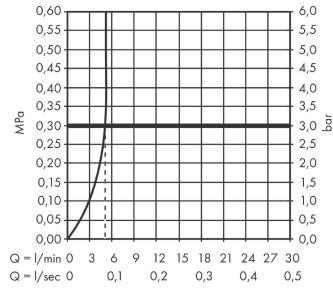

### Scale drawing

**Rebris S**

**Single lever basin mixer 240 CoolStart for wash bowls with pop-up waste set**

Finish: **Chrome** Article Number: **72580000**

**Flowchart**

**Rebris S**

**Single lever basin mixer 240 CoolStart for wash bowls with pop-up waste set**