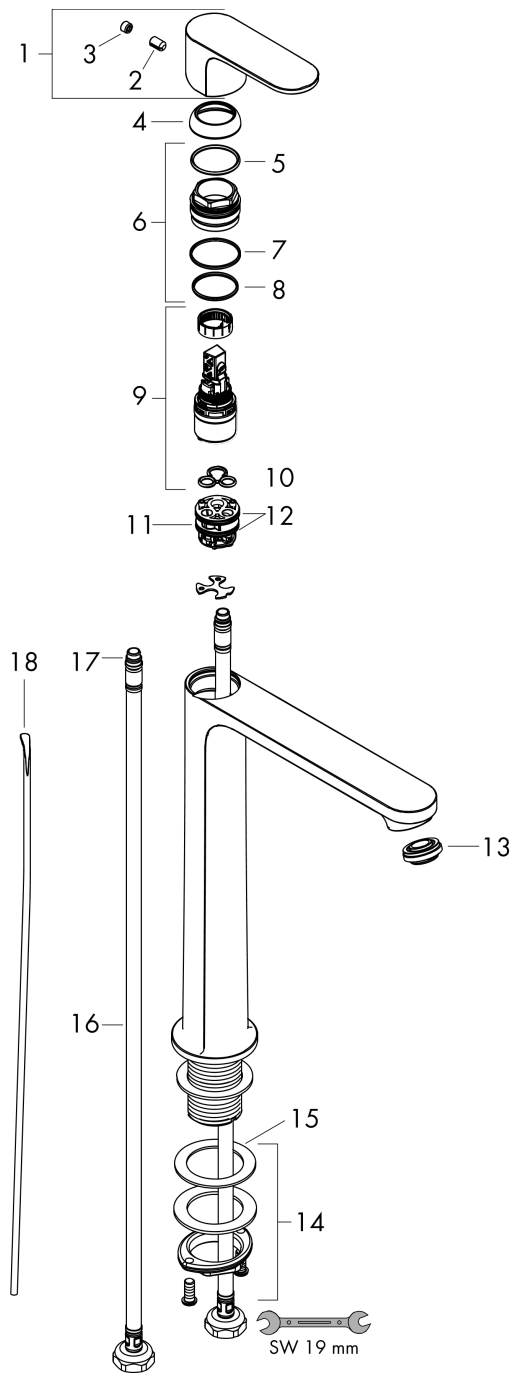

#### product features

- consists of: single lever basin mixer, waste set
- ComfortZone: 240
- projection: 169 mm
- spout height: 242 mm
- handle variant: lever handle
- spray type: normal spray
- maximum flow rate at 3 bar: 5 l/min
- ceramic cartridge
- temperature limitation adjustable
- suitable for continuous flow water heaters
- pop-up waste set G 1¼
- material waste set: synthetic
- connection type: G ¾ hose connections
- connection dimension: DN15
- cold water in basic handle position
- additional long lever arm 340 mm included
- aerator can be easily removed with the help of a coin and without tools
- EU taxonomy: max. 6 l/min - Substantial Contribution (SC) possible

### Scale drawing

**Rebris S**

**Single lever basin mixer 240 CoolStart for wash bowls with pop-up waste set**

Finish: **Chrome** Article Number: **72580000**

**Flowchart**

**Rebris S**

**Single lever basin mixer 240 CoolStart for wash bowls with pop-up waste set**

Finish: **Chrome** Article Number: **72580000**

**Exploded Drawing**

Year of production: >06/22

### Spare part list

Year of production: >06/22

Pos.	Description	Article Number	PC	PU
1	handle	94644000	10	1
2	screw cover	95704000	1	1
3	hollow set screw M6x10 DIN 916	96029000	1	1
4	flange	98863000	10	1
5	nut	98864000	9	1
6	O-ring 24x2	98388000	1	1
7	O-ring 27x1,5	92527000	3	1
8	O-ring 25x1,5	98146000	2	1
9	cartridge, assy	95973001	12	1
10	seal	98865000	8	1
11	adapter for cartridge	95975000	3	1
12	O-ring 23x2	98398000	1	1
13	aerator M24x1 (5 l/min)	94364000	3	1
14	fixing set (Ø 32)	13961000	7	1
15	lever collar	97548000	1	1
16	connection hose 600 mm M8x0,75 G3/8	96556000	7	1
17	O-ring 6,6x1,6	93019000	1	1
18	pull rod	96657000	4	1
a	pop up waste	92168000	9	1
b	fixation extension 35 mm	13898000	12	1
c	lever arm 340mm (ball-Ø12mm)	96324000	7	1