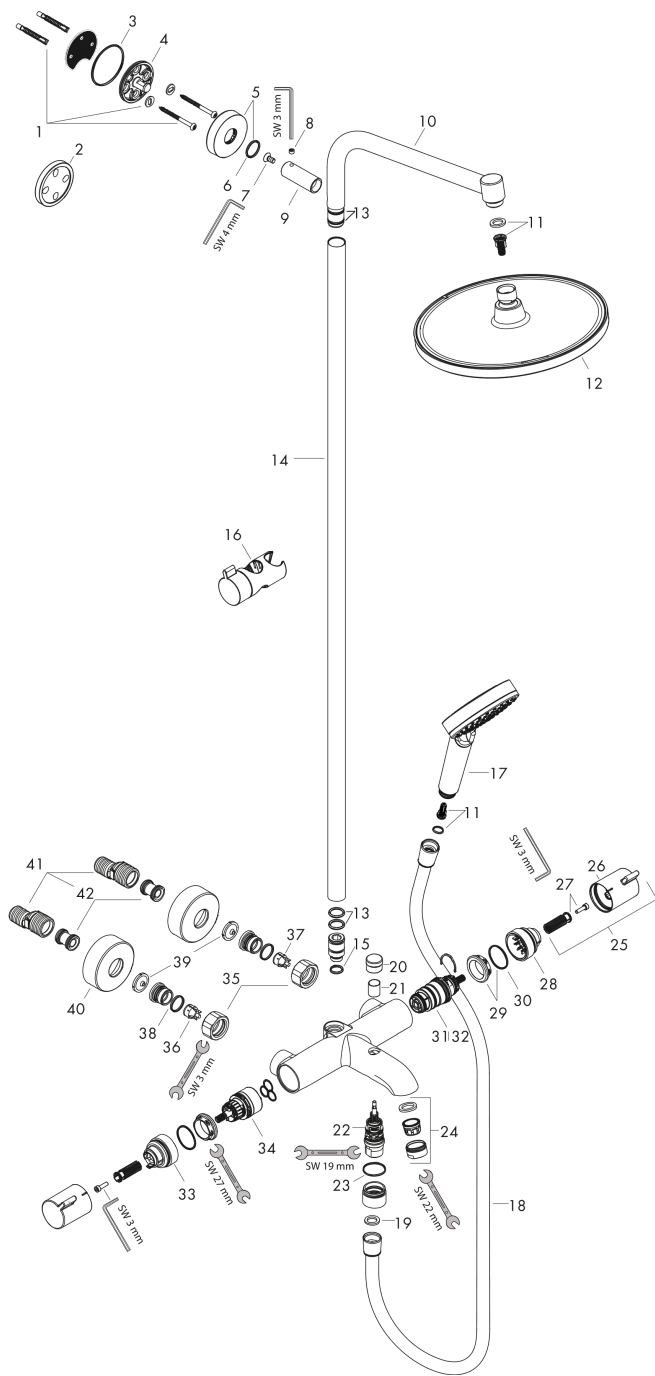

Crometta S
Showerpipe 240 1jet with bath thermostat
Finish: **Chrome**   Article Number: **27320000**

Exploded Drawing

Year of production: >04/16

Crometta S
Showerpipe 240 1jet with bath thermostat
Finish: **Chrome** Article Number: **27320000**

Spare part list

Year of production: >04/16

Pos.	Description	Article Number	PC	PU
1	mounting set	96179000	4	1
2	tile-matching-disk 7 mm	95239000	5	1
3	O-Ring 50x2	98187000	1	1
4	wall flange	95688000	8	1
5	escutcheon Ø 60 mm	95692000	6	1
6	O-ring 20x2	98165000	1	1
7	screw	92137000	2	1
8	hollow set screw M6x5	98447000	1	1
9	sleeve	92166000	9	1
10	shower arm	93072000	15	1
11	filter insert	97708000	2	1
12	head shower	26723000	98	1
13	O-ring 15x2,5	98131000	1	1
14	pipe 1375 mm	92404000	17	1
15	O-ring 12x2,25	98382000	1	1
16	support, assy	92366000	9	1
17	handshower	26330400	98	1
18	shower hose Isiflex'B 2,00 m	28274000	98	1
19	seal	98058000	1	1
20	diverter knob	96466000	5	1
21	sleeve	97738000	2	1
22	selector assy	94077000	9	1
23	O-ring 14x2	98129000	1	1
24	aerator M24x1 (30 l/min)	96512000	5	1
25	handle	95836000	8	1
26	pushbutton	92848000	2	1
27	handle fixing set	95843000	3	1
28	safety set	95839000	6	1
29	nut	98913000	6	1
30	O-ring 26x1,5	98390000	1	1
31	thermostat cartridge	98282000	14	1
32	cartridge for exchanged connections	92373000	18	1
33	safety set	95984000	9	1
34	shut off unit with selector	98283000	12	1
35	set of nuts	96157000	8	1
36	non return valve (pressure-resistant up to 2 MPa)	93136000	8	1
37	non return valve	96737000	8	1
38	O-ring 17x1,5	98137000	1	1
39	filter packing	96922000	3	1
40	escutcheon Ø 68 mm	96467000	6	1
41	set of S-unions (±12 mm)	94140000	10	1