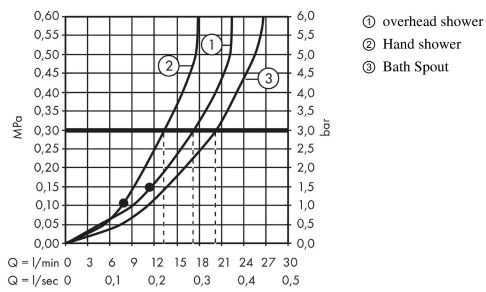

##### product features

- consists of: overhead shower, hand shower, bath thermostat, shower hose, slider, shower bar
- overhead shower Crometta S 240
- shower head size overhead shower: 240 mm
- spray type overhead shower: Rain
- spray disc surface: chrome
- spray type hand shower: Rain, IntenseRain
- flow rate of hand shower at 3 bar: 13,3 l/min
- maximum flow rate for Showerpipe at 3 bar: 20,5 l/min
- minimum flow pressure: 1 bar
- max. operating pressure: 10 bar
- ball-joint: overhead shower angle adjustable
- slide inclination angle can be adjusted by 45°
- height-adjustable slider
- shower arm length overhead shower: 350 mm
- thermostat Ecostat Comfort
- SafetyStop at 40°C
- adjustable hot water limitation
- outlets controlled via turning handle
- suitable for continuous flow water heaters
- mounting type: exposed installation
- connection dimension: DN15
- connection thread: G 1/2
- centre distance: 150 ± 12 mm
- pipe can be shortened in height
- intrinsically safe against backflow
- shower bar diameter: 22 mm
- 3 functions

#### Certificates / Sustainability

**Crometta S**  
**Showerpipe 240 1jet with bath thermostat**  
 Finish: **Chrome** Article Number: **27320000**

**Product image**

**Scale drawing**

**Flowchart**

**Crometta S**  
**Showerpipe 240 1jet with bath thermostat**  
 Finish: **Chrome** Article Number: **27320000**