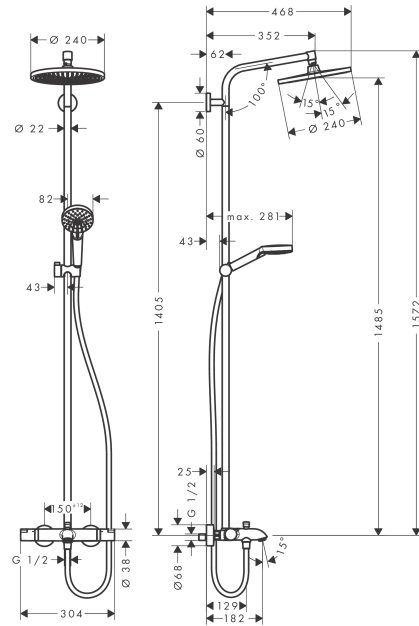

Scale drawing