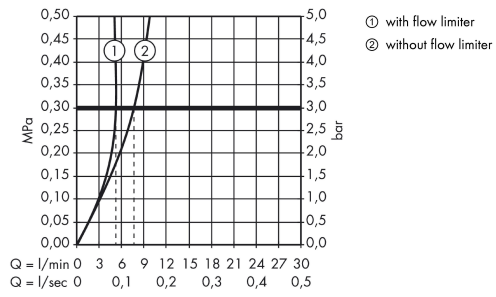

Focus

Electronic basin mixer 130 with temperature control mains connection 230 V

Finish: **Chrome** Article Number: **31173000**

Description

product features

- ComfortZone 130
- projection: 127 mm
- spray type: normal spray
- maximum flow rate at 3 bar: 5 l/min
- temperature limitation adjustable
- temperature adjustable via mixer lever on the side
- non-return valve
- suitable for continuous flow water heaters
- infrared sensor technology
- automatic environmental adjustment of infrared sensor
- adjustable optical range of infrared sensor (2 settings)
- 230 V / 50 Hz mains connection
- running time: 10 s
- hygiene rinse activatable (automatic water flow)
- frequency of hygiene rinse: 24 h
- flushing time hygiene rinse: 10 s
- permanent rinse activatable (single water flow for 180 seconds, suitable for thermal disinfection)
- cleaning mode: manual water stop for washbasin cleaning
- connection dimension: DN15
- dirt filters in the connection hoses

Technology

Certificates / Sustainability

Product image

Scale drawing

Focus

Electronic basin mixer 130 with temperature control mains connection 230 V

Finish: **Chrome** Article Number: **31173000**

Flowchart