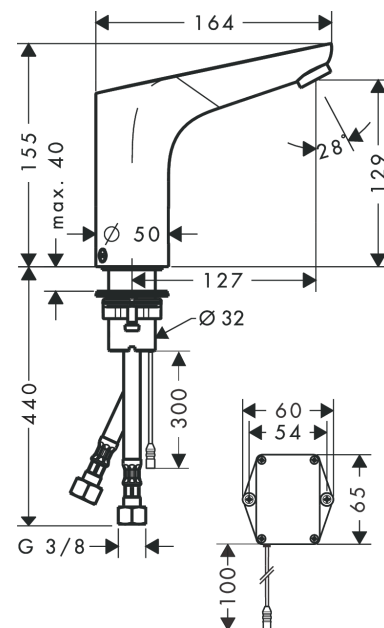

Technology

Certificates / Sustainability

Product image

Scale drawing

Focus

Electronic basin mixer 130 with temperature control mains connection 230 V

Finish: **Chrome** Article Number: **31173000**

Flowchart

Focus

Electronic basin mixer 130 with temperature control mains connection 230 V

Finish: **Chrome** Article Number: **31173000**

Exploded Drawing

Year of production: >02/24

Focus

Electronic basin mixer 130 with temperature control mains connection 230 V

Finish: **Chrome** Article Number: **31173000**

Spare part list

Year of production: >02/24

Pos.	Description	Article Number	PC	PU
1	mixer-hood	92309000	20	1
2	aerator M24x1 (5 l/min)	98802000	10	1
3	non return valve DW 10	96456000	3	1
4	O-ring 18x1,5	98231000	1	1
5	O-ring 7x1,5	98422000	1	1
6	O-ring 17x2	98199000	1	1
7	solenoid valve	95654000	16	1
8	O-ring 41x2	98212000	1	1
9	sliding gear lever	92379000	9	1
10	cover cap	95433000	2	1
11	hexagon socket screw M4x10	97661000	2	1
12	O-ring 12x2	98214000	1	1
13	mixing shaft	92377000	11	1
14	O-ring 6x2	98458000	1	1
15	O-ring 5x2	98215000	1	1
16	screw	93272000	1	1
17	electronics	92346000	16	1
18	transformer	94269000	15	1
19	flat seal	98749000	2	1
20	fixing set (Ø 32)	13961000	7	1
21	lever collar	97548000	1	1
22	connection hose 450 mm	92345000	8	1
23	back flow preventor cartridge with microfilter	92297000	13	1
24	filter packing	95291000	4	1
a	fixation extension 35 mm	13898000	12	1