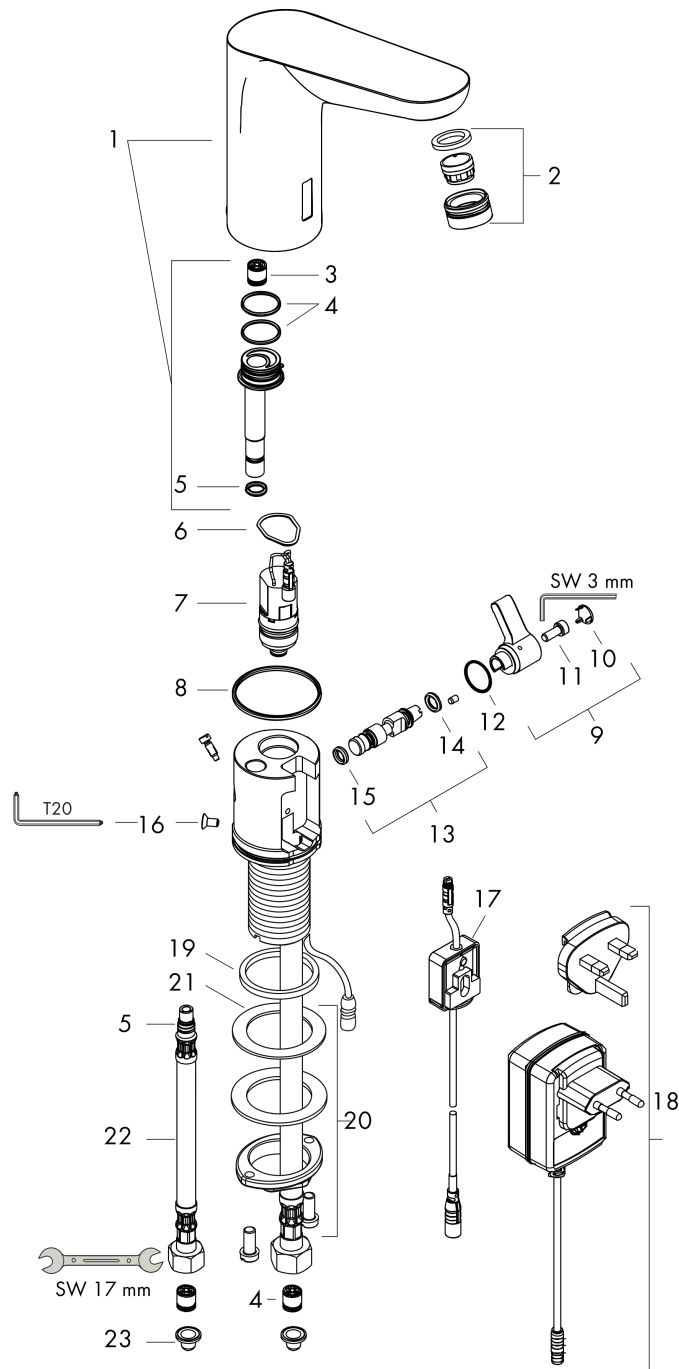

Technology

Certificates / Sustainability

Product image

Scale drawing

Focus

Electronic basin mixer 130 with temperature control mains connection 230 V

Finish: **Chrome** Article Number: **31173000**

Flowchart

Focus

Electronic basin mixer 130 with temperature control mains connection 230 V

Finish: **Chrome** Article Number: **31173000**

Exploded Drawing

Year of production: >02/24

Focus

Electronic basin mixer 130 with temperature control mains connection 230 V

Finish: **Chrome** Article Number: **31173000**

Spare part list

Year of production: >02/24

Pos.	Description	Article Number	PC	PU
1	mixer-hood	92309000	20	1
2	aerator M24x1 (5 l/min)	98802000	10	1
3	non return valve DW 10	96456000	3	1
4	O-ring 18x1,5	98231000	1	1
5	O-ring 7x1,5	98422000	1	1
6	O-ring 17x2	98199000	1	1
7	solenoid valve	95654000	16	1
8	O-ring 41x2	98212000	1	1
9	sliding gear lever	92379000	9	1
10	cover cap	95433000	2	1
11	hexagon socket screw M4x10	97661000	2	1
12	O-ring 12x2	98214000	1	1
13	mixing shaft	92377000	11	1
14	O-ring 6x2	98458000	1	1
15	O-ring 5x2	98215000	1	1
16	screw	93272000	1	1
17	electronics	92346000	16	1
18	transformer	94269000	15	1
19	flat seal	98749000	2	1
20	fixing set (Ø 32)	13961000	7	1
21	lever collar	97548000	1	1
22	connection hose 450 mm	92345000	8	1
23	back flow preventor cartridge with microfilter	92297000	13	1
24	filter packing	95291000	4	1
a	fixation extension 35 mm	13898000	12	1