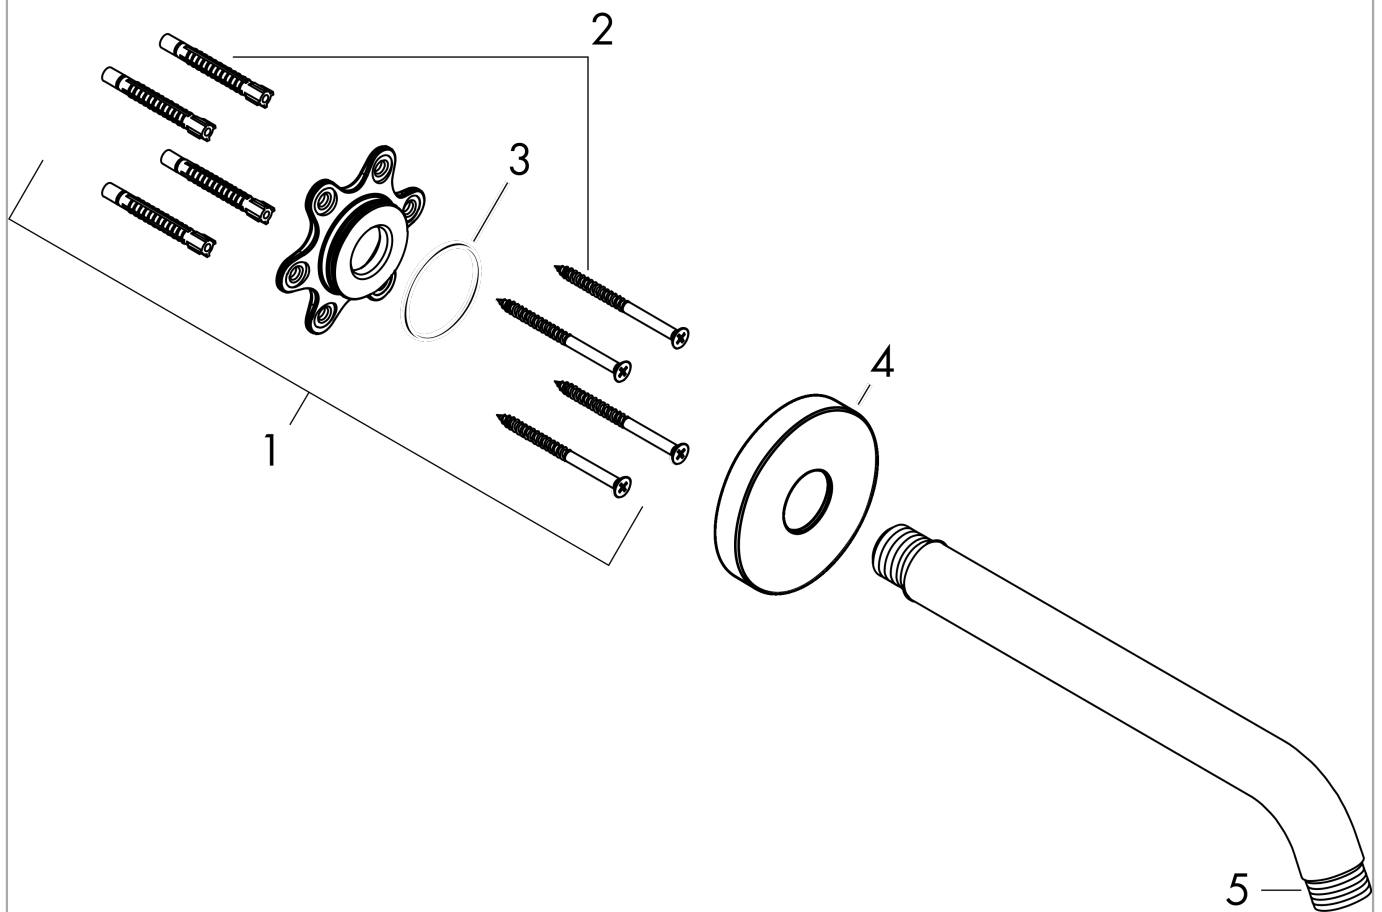

Shower arm 23 cm

Finish: **Chrome** Article Number: **27412000**

Description

product features

- length: 230 mm
- installation type: exposed installation
- material: brass
- connection type: G 1/2

Product image

Scale drawing

Shower arm 23 cm

Finish: **Chrome** Article Number: **27412000**

Exploded Drawing

Year of production: >12/20

Shower arm 23 cm

Finish: **Chrome** Article Number: **27412000**

Spare part list

Year of production: >12/20

Pos.	Description	Article Number	PC	PU
1	mounting kit	95208000	11	1
2	mounting set	40916000	2	1
3	O-ring 34x2	98383000	2	1
4	escutcheon Ø 80 mm	98940000	7	1
5	O-ring 16x2	98133000	1	1