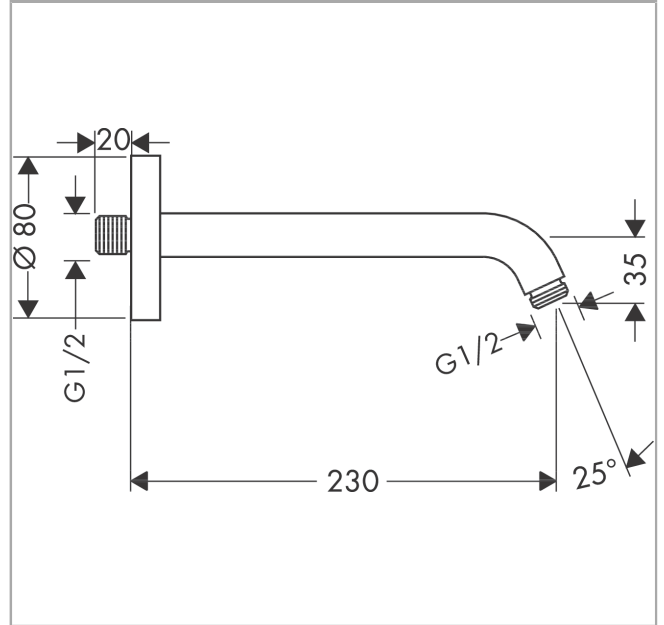

Shower arm 23 cm

Finish: **Chrome** Article Number: **27412000**

Description

product features

- length: 230 mm
- installation type: exposed installation
- material: brass
- connection type: G 1/2

Product image

Scale drawing

Shower arm 23 cm

Finish: **Chrome** Article Number: **27412000**

Exploded Drawing

Year of production: >12/20

Shower arm 23 cm

Finish: **Chrome** Article Number: **27412000**

Spare part list

Year of production: >12/20

Pos.	Description	Article Number	PC	PU
1	mounting kit	95208000	11	1
2	mounting set	40916000	2	1
3	O-ring 34x2	98383000	2	1
4	escutcheon Ø 80 mm	98940000	7	1
5	O-ring 16x2	98133000	1	1