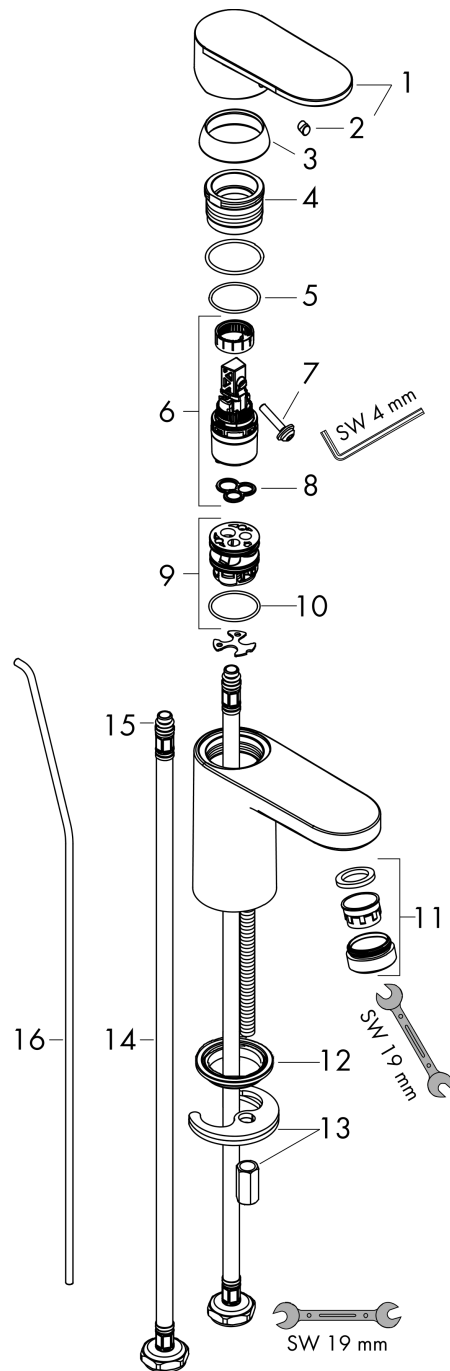

Vernis Blend

Single lever basin mixer 100 with pop-up waste set

Finish: **Chrome** Article Number: **71551000**

Description

product features

- consists of: single lever basin mixer, waste set
- ComfortZone: 100
- projection: 108 mm
- spout height: 88 mm
- handle variant: lever handle
- spray type: normal spray
- swiveling spray former
- maximum flow rate at 3 bar: 5 l/min
- ceramic cartridge
- temperature limitation adjustable
- suitable for continuous flow water heaters
- pop-up waste set G 1¼
- material waste set: synthetic
- connection type: G ¾ hose connections
- connection dimension: DN15
- EU taxonomy: max. 6 l/min - Substantial Contribution (SC) possible

Technology

Certificates / Sustainability

Product image

Scale drawing

Vernis Blend
Single lever basin mixer 100 with pop-up waste set
 Finish: **Chrome** Article Number: **71551000**

Flowchart

Vernis Blend
Single lever basin mixer 100 with pop-up waste set
 Finish: **Chrome** Article Number: **71551000**

Exploded Drawing

Year of production: >01/21

Vernis Blend
Single lever basin mixer 100 with pop-up waste set
 Finish: **Chrome** Article Number: **71551000**

Spare part list

Year of production: >01/21

Pos.	Description	Article Number	PC	PU
1	handle	93678000	8	1
2	screw cover	96338000	1	1
3	flange	93680000	3	1
4	nut	93681000	6	1
5	O-ring 24x1,5	98434000	1	1
6	cartridge, assy	97685000	11	1
7	locking screw for handle	95140000	2	1
8	seal	98865000	8	1
9	adapter for cartridge	98866000	8	1
10	O-ring 23x2	98398000	1	1
11	aerator swivelling M24x1 (5 l/min)	93834000	6	1
12	seal Ø 42	98722000	2	1
13	fixing set	96016000	8	1
14	connection hose 600 mm M8x0,75 G3/8	96556000	7	1
15	O-ring 7x1,5	98422000	1	1
16	pull rod	93683000	4	1
a	pop up waste	92168000	9	1
b	lever arm 340mm (ball-Ø12mm)	96324000	7	1