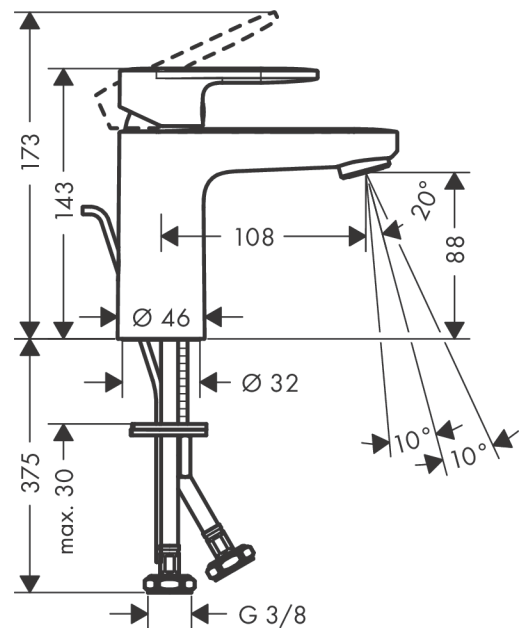

Vernis Blend

Single lever basin mixer 100 with pop-up waste set

Finish: **Chrome** Article Number: **71551000**

Description

product features

- consists of: single lever basin mixer, waste set
- ComfortZone: 100
- projection: 108 mm
- spout height: 88 mm
- handle variant: lever handle
- spray type: normal spray
- swiveling spray former
- maximum flow rate at 3 bar: 5 l/min
- ceramic cartridge
- temperature limitation adjustable
- suitable for continuous flow water heaters
- pop-up waste set G 1¼
- material waste set: synthetic
- connection type: G ¾ hose connections
- connection dimension: DN15
- EU taxonomy: max. 6 l/min - Substantial Contribution (SC) possible

Technology

Certificates / Sustainability

Product image

Scale drawing

Vernis Blend
Single lever basin mixer 100 with pop-up waste set
 Finish: **Chrome** Article Number: **71551000**

Flowchart

Vernis Blend
Single lever basin mixer 100 with pop-up waste set
 Finish: **Chrome** Article Number: **71551000**

Exploded Drawing

Year of production: >01/21

Vernis Blend
Single lever basin mixer 100 with pop-up waste set
 Finish: **Chrome** Article Number: **71551000**

Spare part list

Year of production: >01/21

Pos.	Description	Article Number	PC	PU
1	handle	93678000	8	1
2	screw cover	96338000	1	1
3	flange	93680000	3	1
4	nut	93681000	6	1
5	O-ring 24x1,5	98434000	1	1
6	cartridge, assy	97685000	11	1
7	locking screw for handle	95140000	2	1
8	seal	98865000	8	1
9	adapter for cartridge	98866000	8	1
10	O-ring 23x2	98398000	1	1
11	aerator swivelling M24x1 (5 l/min)	93834000	6	1
12	seal Ø 42	98722000	2	1
13	fixing set	96016000	8	1
14	connection hose 600 mm M8x0,75 G3/8	96556000	7	1
15	O-ring 7x1,5	98422000	1	1
16	pull rod	93683000	4	1
a	pop up waste	92168000	9	1
b	lever arm 340mm (ball-Ø12mm)	96324000	7	1