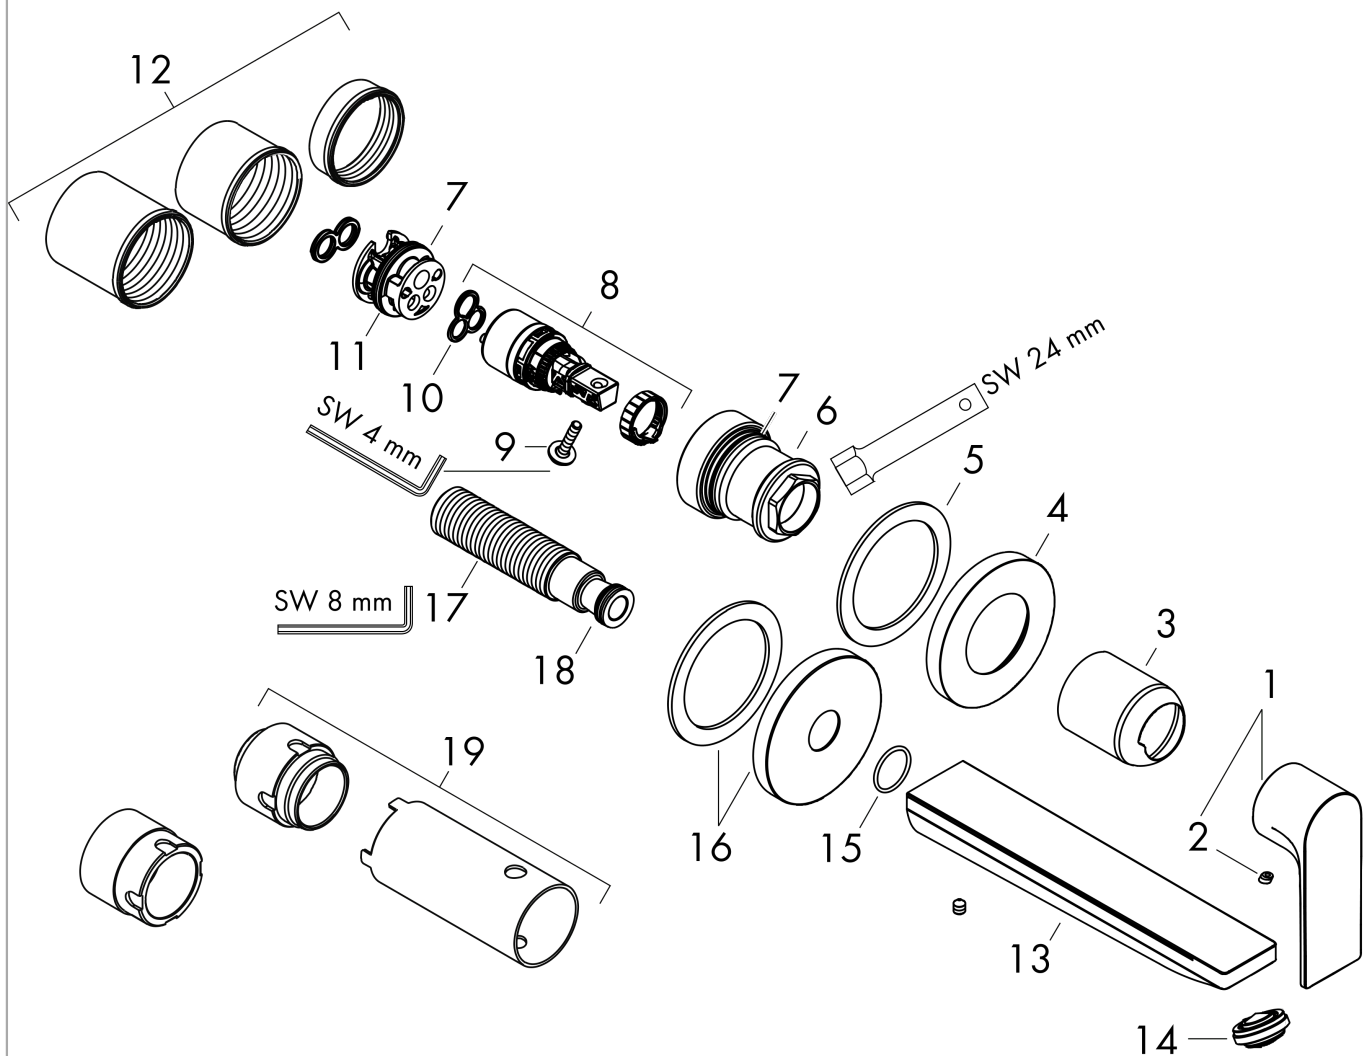

#### product features

- consists of: single lever basin mixer for concealed installation wall-mounted, waste set
- projection: 200 mm
- handle variant: lever handle
- spray type: normal spray
- maximum flow rate at 3 bar: 5 l/min
- ceramic cartridge
- temperature limitation adjustable
- suitable for continuous flow water heaters
- non-closing waste set
- material waste set: metal
- connection type: basic set
- connection dimension: DN15
- handle can be positioned on the right or left, depending on the basic set installation
- EU taxonomy: max. 6 l/min - Substantial Contribution (SC) possible

### Scale drawing

**Rebris E**

**Single lever basin mixer for concealed installation wall-mounted with spout 20 cm**

Finish: **Chrome** Article Number: **72568000**

**Flowchart**

**Rebris E**  
**Single lever basin mixer for concealed installation wall-mounted with spout 20 cm**  
 Finish: **Chrome** Article Number: **72568000**

**Exploded Drawing**

Year of production: >06/22

### Spare part list

Year of production: >06/22

Pos.	Description	Article Number	PC	PU
1	handle	94650000	10	1
2	screw cover	96338000	1	1
3	sleeve	93053000	9	1
4	escutcheon Ø 68 mm	93052000	8	1
5	washer	97600000	4	1
6	nut	93141000	9	1
7	O-ring 26x2	98147000	1	1
8	cartridge, assy	95973001	12	1
9	locking screw for handle	95140000	2	1
10	seal	98865000	8	1
11	adapter for cartridge	95634000	4	1
12	fixing set	97971000	9	1
13	spout 220 mm	94651000	14	1
14	aerator M24x1 (5 l/min)	94364000	3	1
15	O-ring 18x1,5	98231000	1	1
16	escutcheon for spout	93987000	12	1
17	connecting thread G½	95626000	10	1
18	O-ring 13x2	98128000	1	1
19	extension set 25 mm for 13622180	31971000	98	1
a	base body	13622180	98	1
b	waste	50001000	98	1
c	adapter for exchanged connections	93819000	16	1