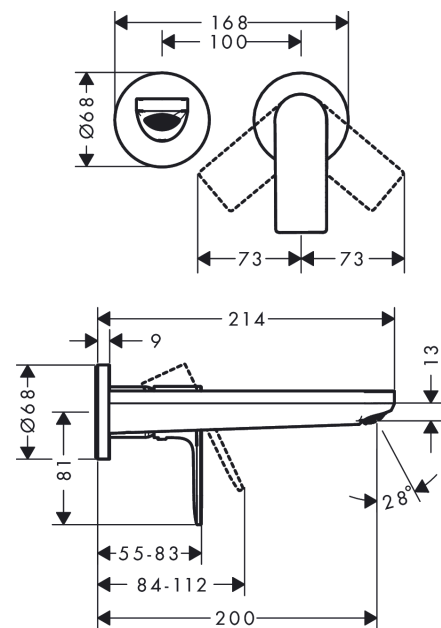

#### product features

- consists of: single lever basin mixer for concealed installation wall-mounted, waste set
- projection: 200 mm
- handle variant: lever handle
- spray type: normal spray
- maximum flow rate at 3 bar: 5 l/min
- ceramic cartridge
- temperature limitation adjustable
- suitable for continuous flow water heaters
- non-closing waste set
- material waste set: metal
- connection type: basic set
- connection dimension: DN15
- handle can be positioned on the right or left, depending on the basic set installation
- EU taxonomy: max. 6 l/min - Substantial Contribution (SC) possible

### Scale drawing

**Rebris E**

**Single lever basin mixer for concealed installation wall-mounted with spout 20 cm**

Finish: **Chrome** Article Number: **72568000**

**Flowchart**

**Rebris E**  
**Single lever basin mixer for concealed installation wall-mounted with spout 20 cm**  
 Finish: **Chrome** Article Number: **72568000**

### Spare part list

Year of production: >06/22

Pos.	Description	Article Number	PC	PU
1	handle	94650000	10	1
2	screw cover	96338000	1	1
3	sleeve	93053000	9	1
4	escutcheon Ø 68 mm	93052000	8	1
5	washer	97600000	4	1
6	nut	93141000	9	1
7	O-ring 26x2	98147000	1	1
8	cartridge, assy	95973001	12	1
9	locking screw for handle	95140000	2	1
10	seal	98865000	8	1
11	adapter for cartridge	95634000	4	1
12	fixing set	97971000	9	1
13	spout 220 mm	94651000	14	1
14	aerator M24x1 (5 l/min)	94364000	3	1
15	O-ring 18x1,5	98231000	1	1
16	escutcheon for spout	93987000	12	1
17	connecting thread G½	95626000	10	1
18	O-ring 13x2	98128000	1	1
19	extension set 25 mm for 13622180	31971000	98	1
a	base body	13622180	98	1
b	waste	50001000	98	1
c	adapter for exchanged connections	93819000	16	1