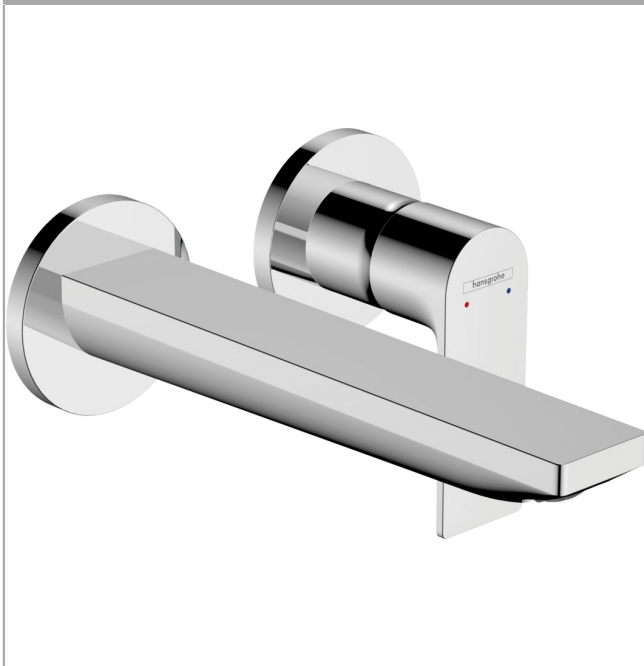

## Rebris E

Single lever basin mixer for concealed installation wall-mounted with spout 20 cm

Finish: **Chrome** Article Number: **72568000**

#### product features

- consists of: single lever basin mixer for concealed installation wall-mounted, waste set
- projection: 200 mm
- handle variant: lever handle
- spray type: normal spray
- maximum flow rate at 3 bar: 5 l/min
- ceramic cartridge
- temperature limitation adjustable
- suitable for continuous flow water heaters
- non-closing waste set
- material waste set: metal
- connection type: basic set
- connection dimension: DN15
- handle can be positioned on the right or left, depending on the basic set installation
- EU taxonomy: max. 6 l/min - Substantial Contribution (SC) possible

### Scale drawing

**Rebris E**

**Single lever basin mixer for concealed installation wall-mounted with spout 20 cm**

Finish: **Chrome** Article Number: **72568000**

**Flowchart**

**Rebris E**  
**Single lever basin mixer for concealed installation wall-mounted with spout 20 cm**  
 Finish: **Chrome** Article Number: **72568000**